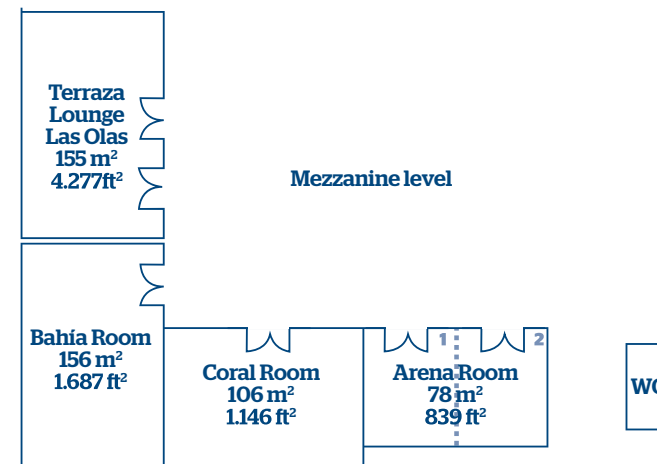

IBEROSTAR PENINSULA CONVENTION CENTER