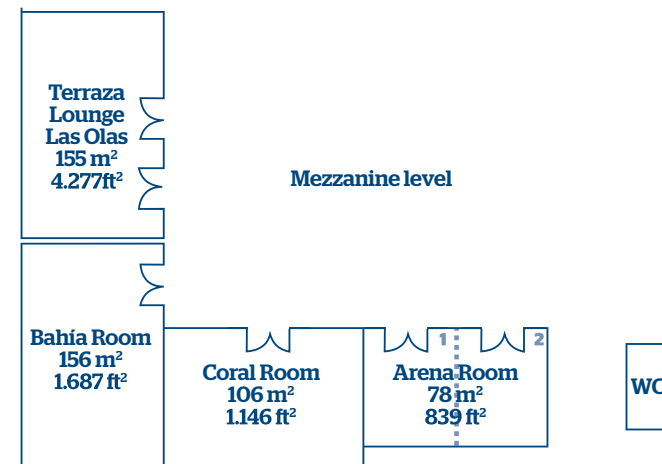

IBEROSTAR PENINSULA CONVENTION CENTER