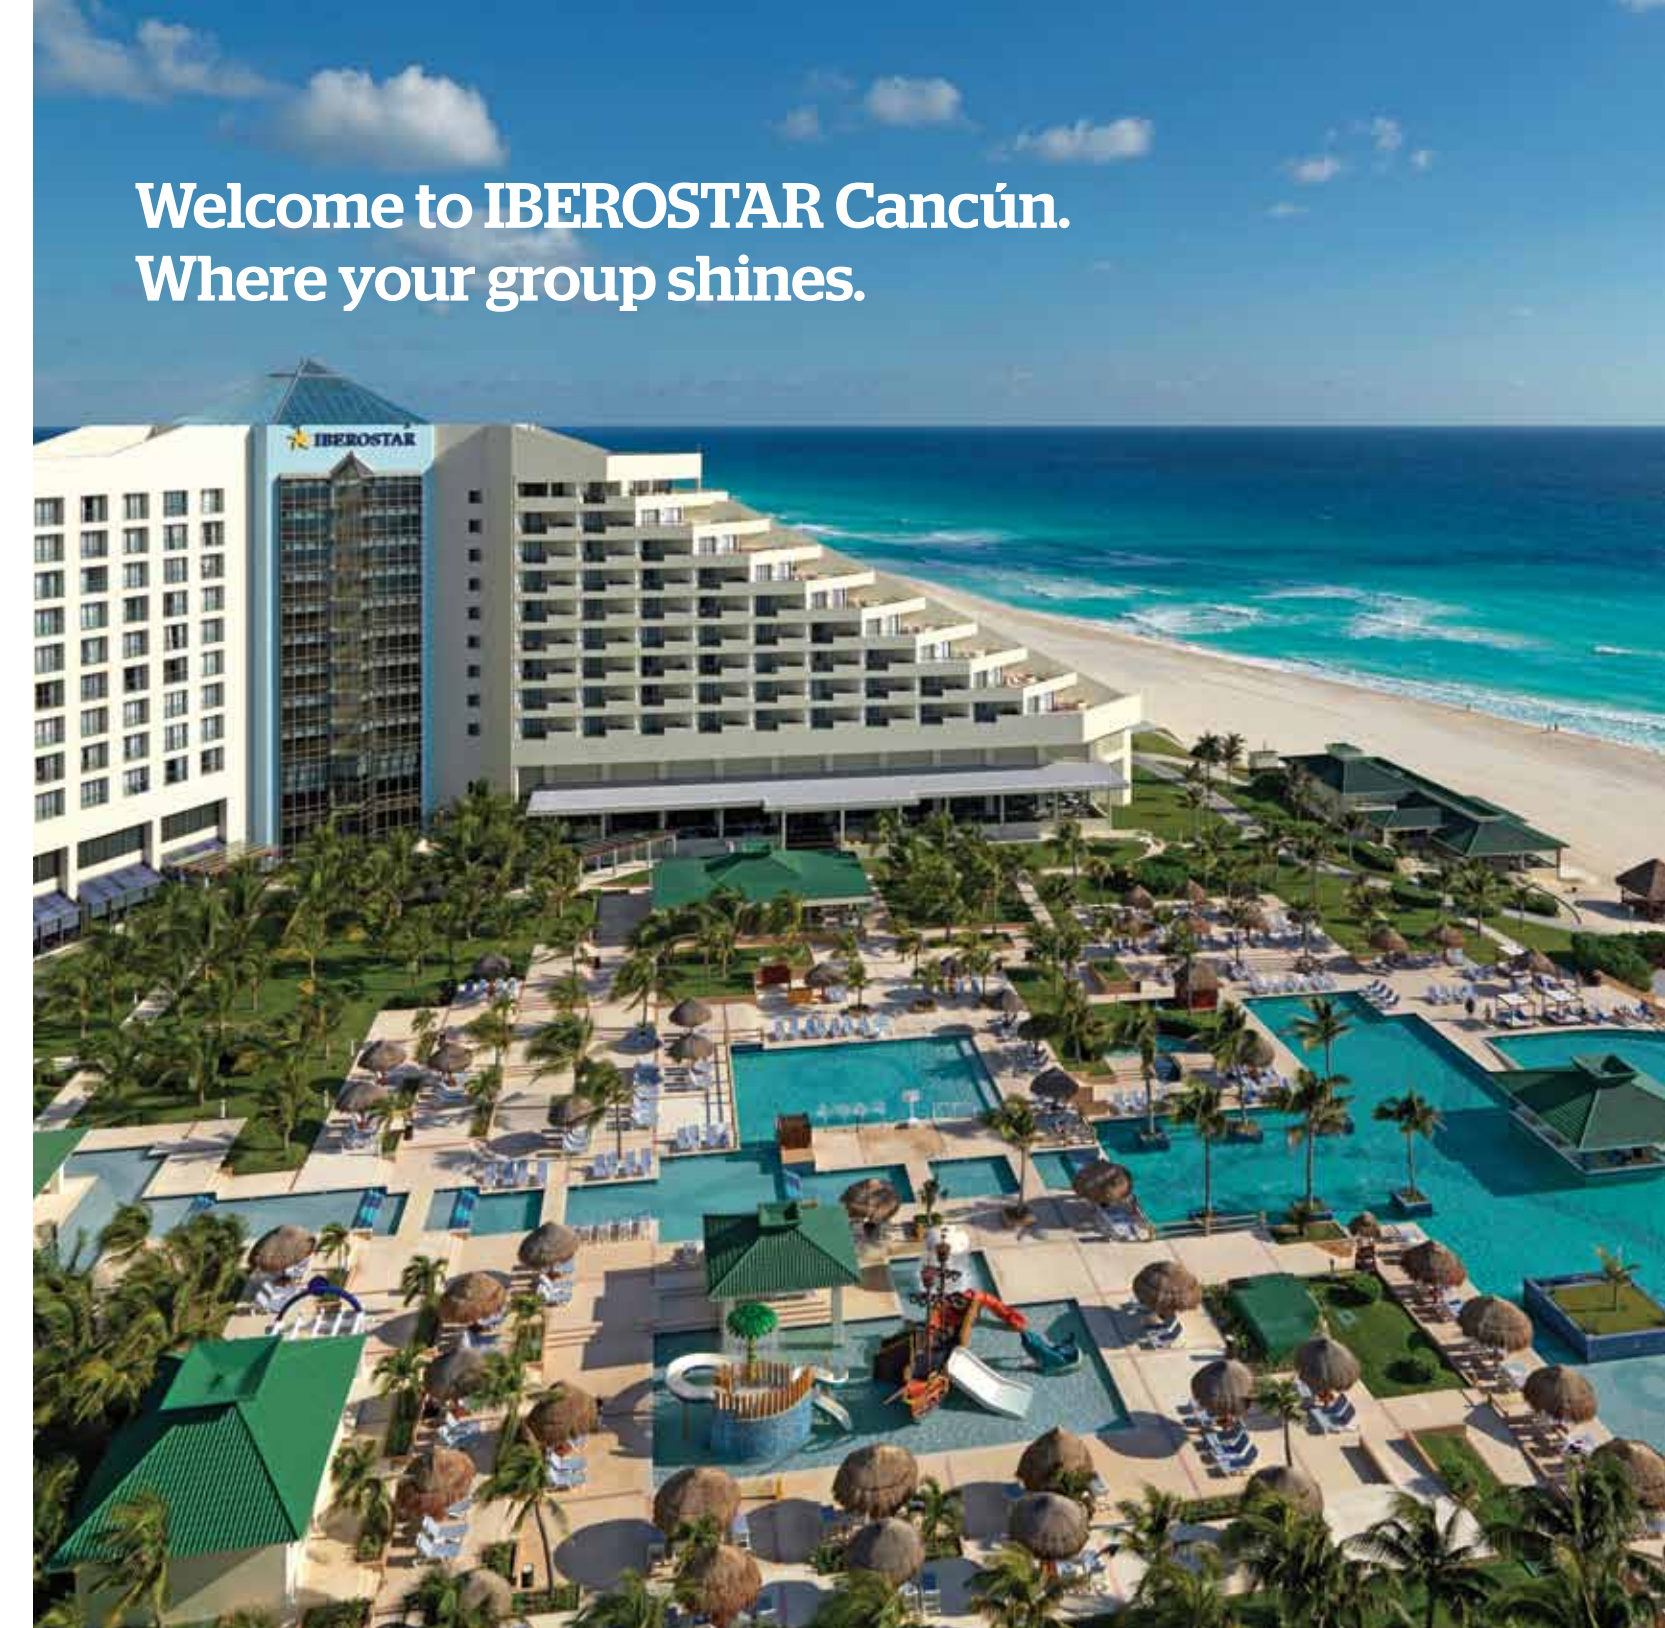

- Concierge and 24-hour room service
- 18-hole golf course
- Luxury spa
- Cancún's only oceanfront convention center.
- 49,000 sq. ft. of indoor meeting space, plus 60,000 sq. ft. of outdoor event space
- Four specialty restaurants
- Seven magnificent pools including one infinity pool
- FIFA regulation soccer field
- Sports, entertainment and activities for all ages
- Every room has an ocean view

Welcome to **IBEROSTAR Cancun**.
Where your group shines.

Now you can please everyone. As Cancún's only oceanfront convention center, IBEROSTAR Cancún offers everything you need to make your next group event your most successful. The ideal reward for top performers or as a company retreat for up to 2,500 people, IBEROSTAR Cancún combines the best in audiovisual technology and functionality with stunning meeting spaces - both indoors and out - wireless Internet, a 24-hour business center and personal service to fulfill all your needs. In keeping with Iberostar's reputation for creating the world's most stunning vacation destinations, here you'll find a 150-acre tropical paradise filled with exceptional dining options - including multiple bars and lounges, spacious accommodations, a huge selection of recreation and entertainment, and of course, one of Mexico's most pristine shorelines overlooking the turquoise waters of the Caribbean. In other words, at IBEROSTAR Cancún, the only downside is departure.